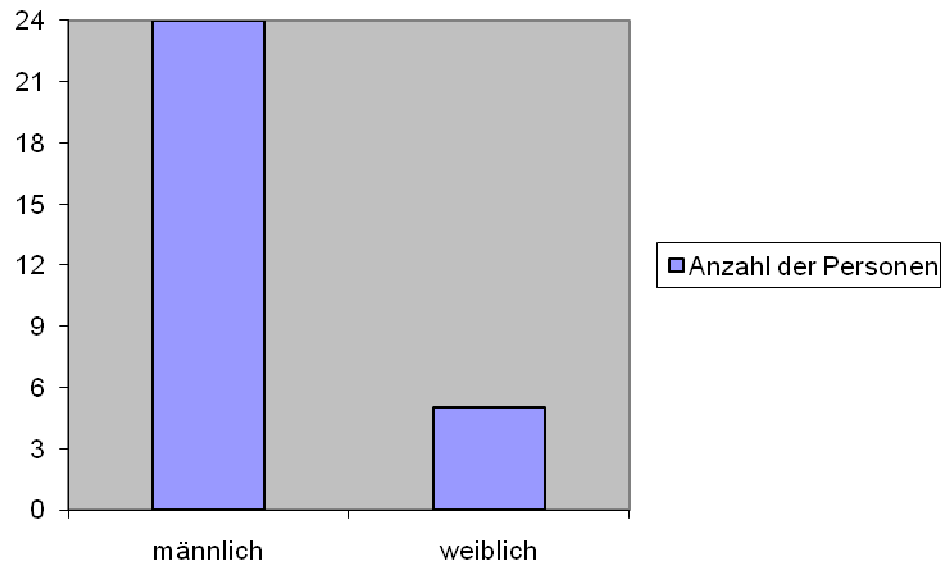

Geschlechterverteilung

Geschlechterverteilung in Zahlen