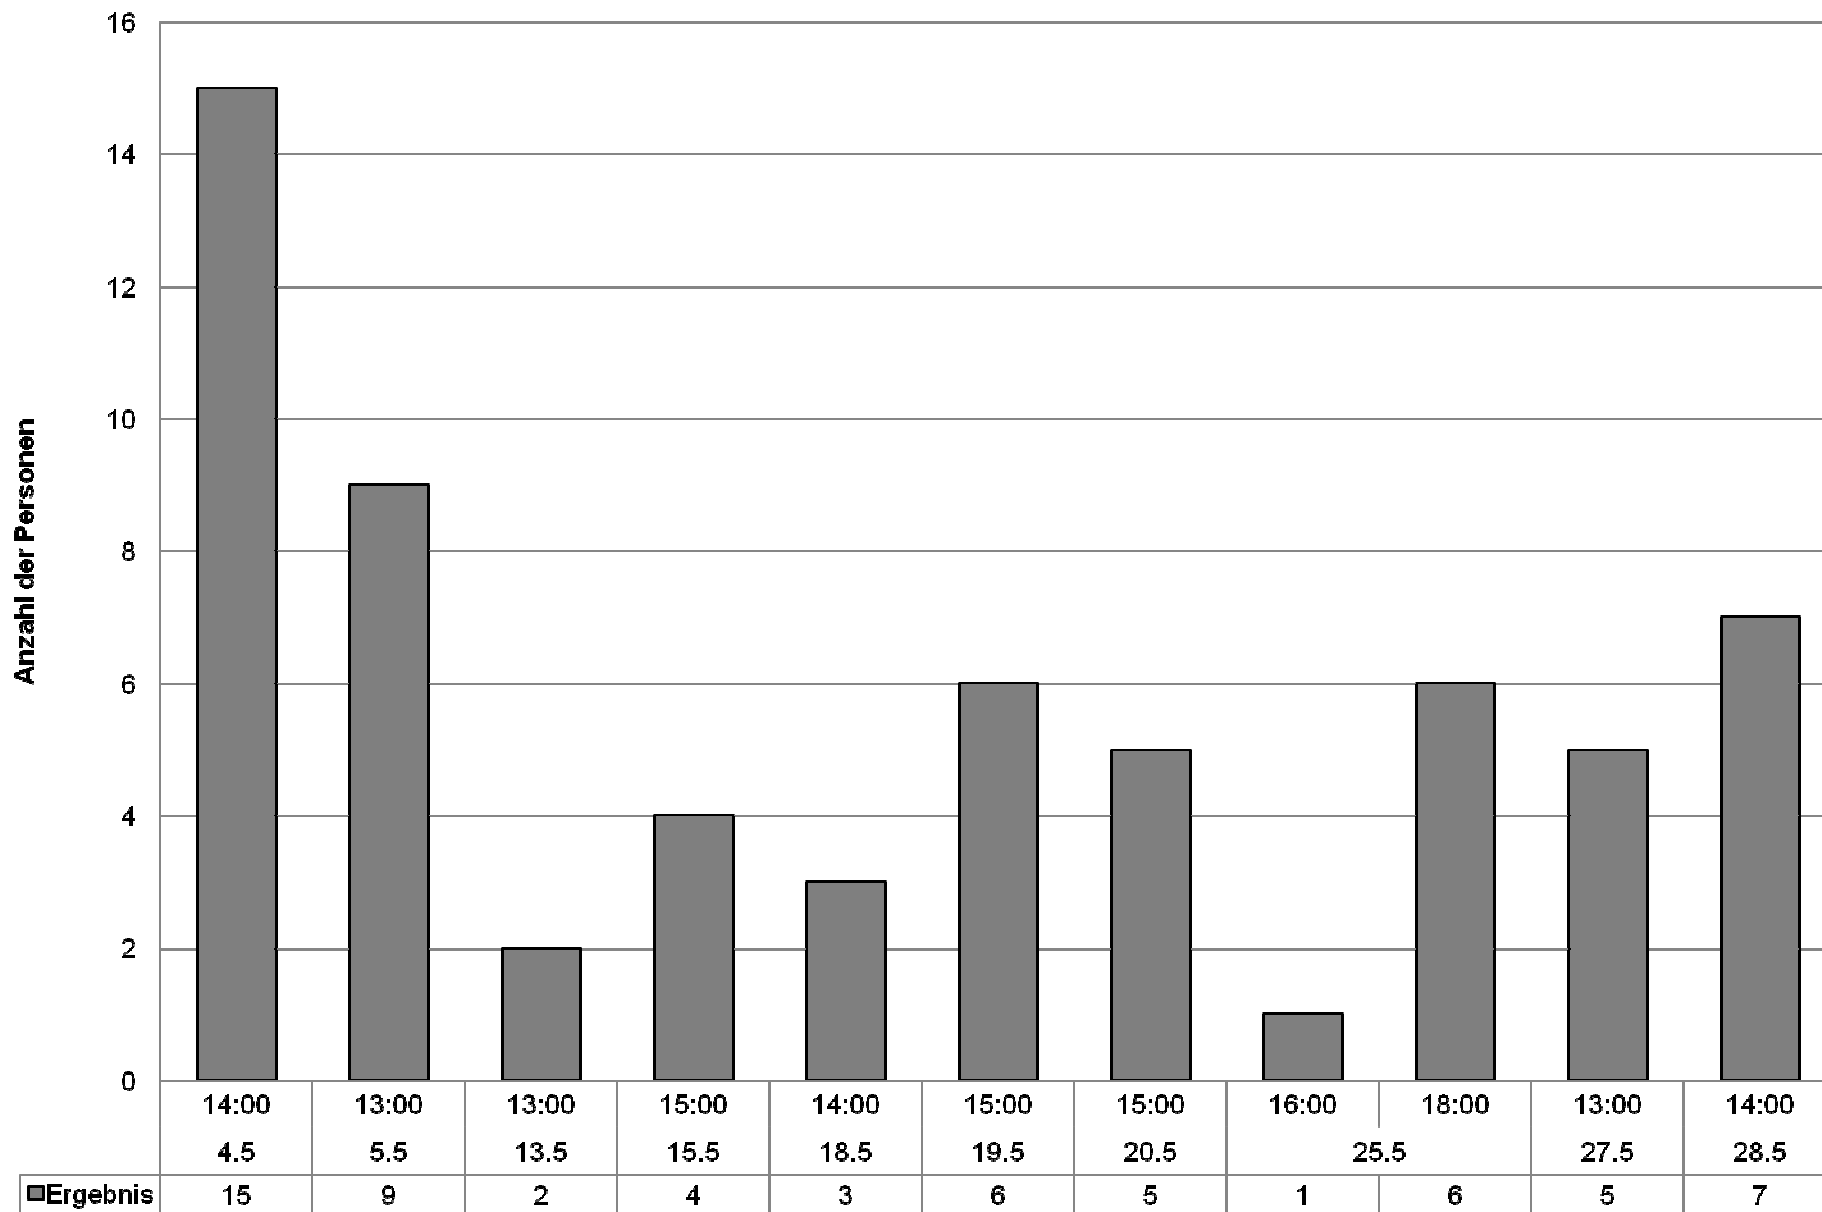

Lahnufer an den Mühlen im Mai 09