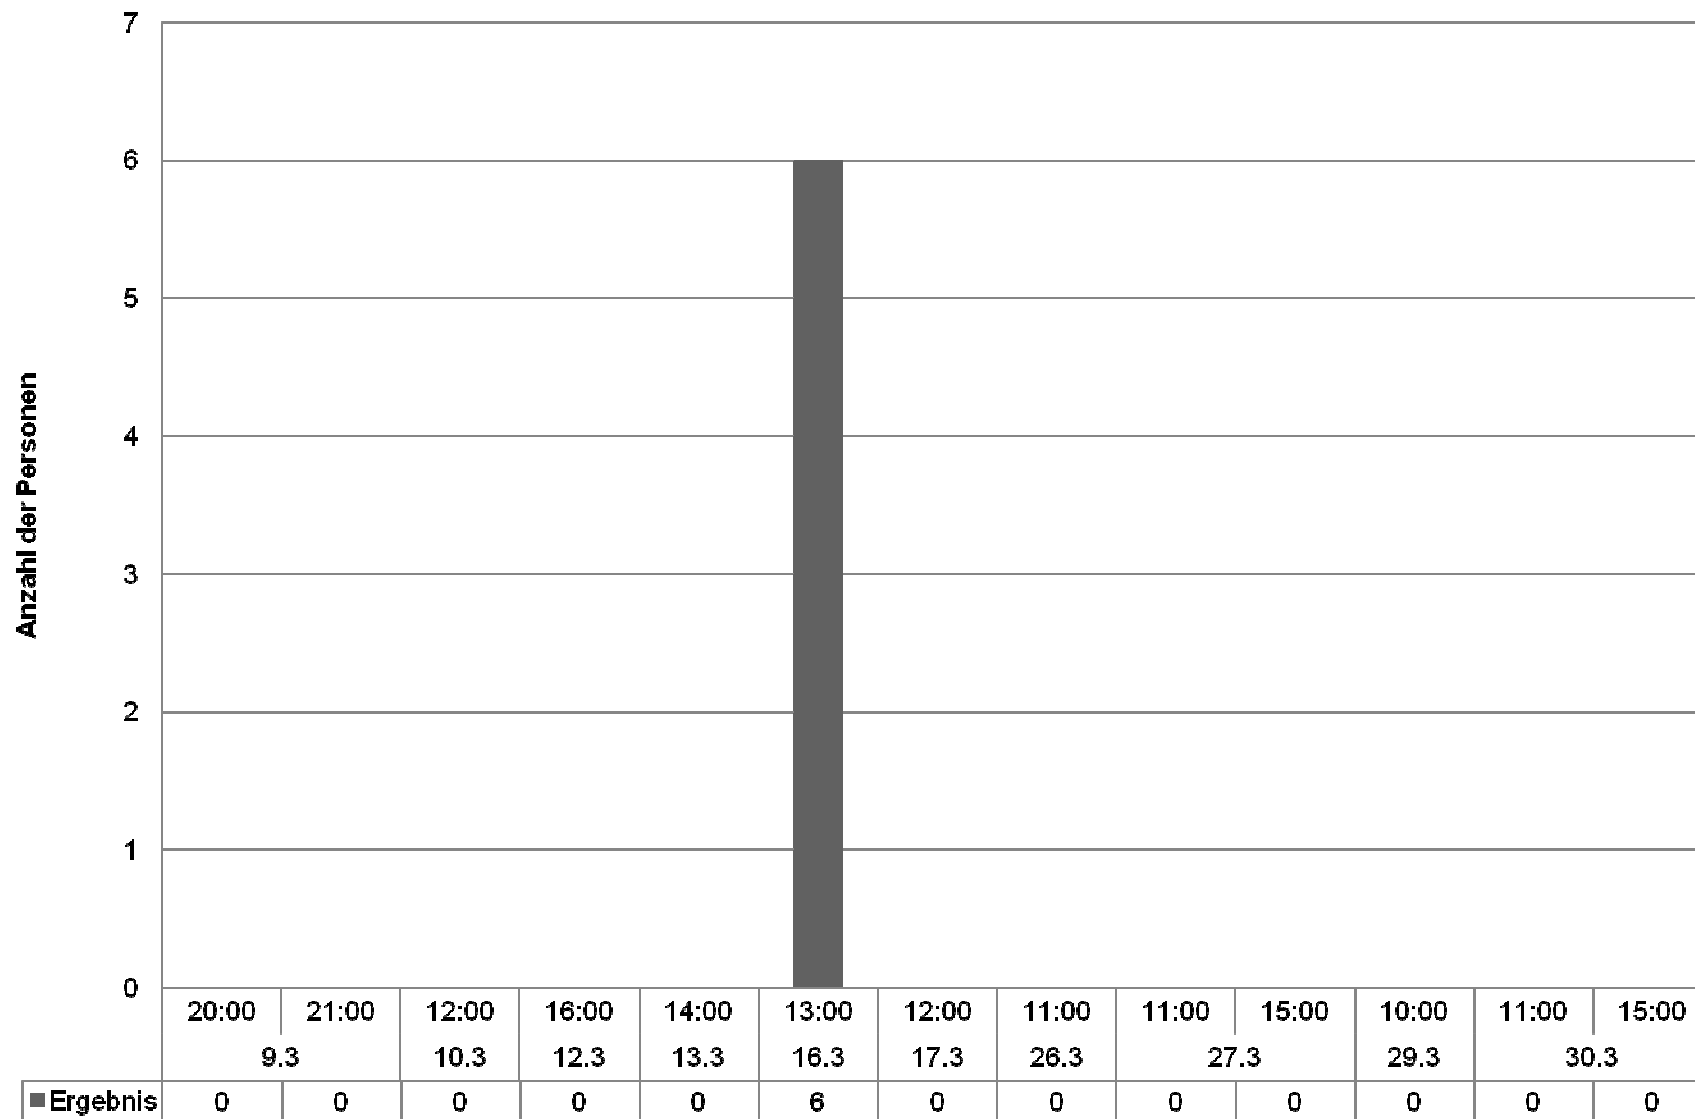

Kirchenplatz im März 09